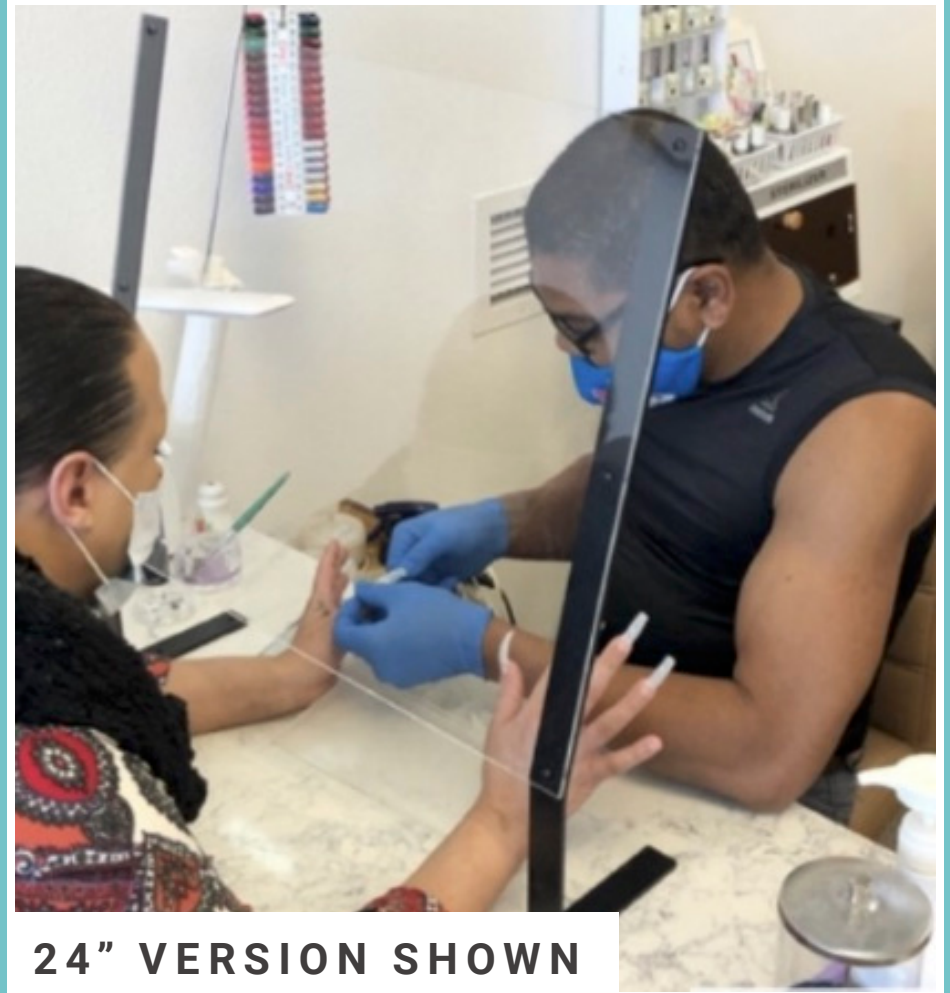

DESKTOP PROTECTIVE GUARD

For ordering or additional information please contact andrea@yearroundbrown.com or call 605-331-2500