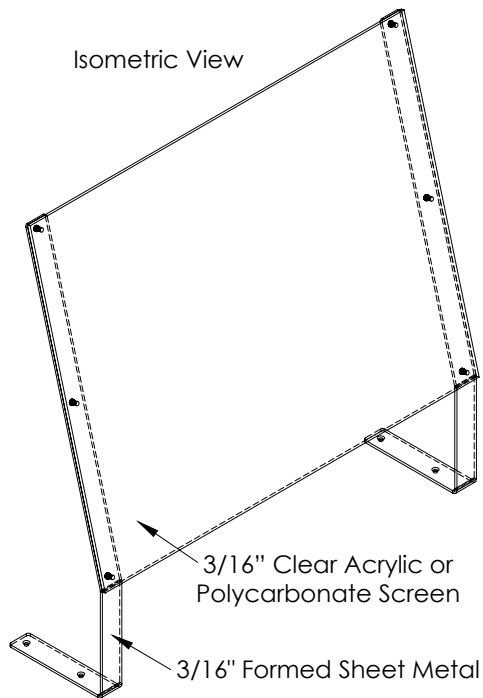

# DESKTOP PROTECTIVE GUARD

**24" VERSION SHOWN**

- Legs are 3/16" formed sheet metal w/ a powder coated finish
- Standard colors: black, white, silver & bronze
- Screen is 3/16" clear plexi or polycarbonate (tempered glass available for additional fee)
- Unit can be mounted with provided 1" wide double stick tape and/or screws

## STANDARD SIZES & PRICING

24" Wide: \$130<sup>00</sup>

36" Wide: \$150<sup>00</sup>

48" Wide: \$215.<sup>00</sup>  
(3 metal support legs)

- Custom colors and sizes available upon request
- Standard lead-time is 1-2 weeks. Expediting is available (not applicable for glass or custom orders)

For ordering or additional information  
please contact  
[andrea@yearroundbrown.com](mailto:andrea@yearroundbrown.com)  
or call 605 -331-2500

Front View

Isometric View

Side View