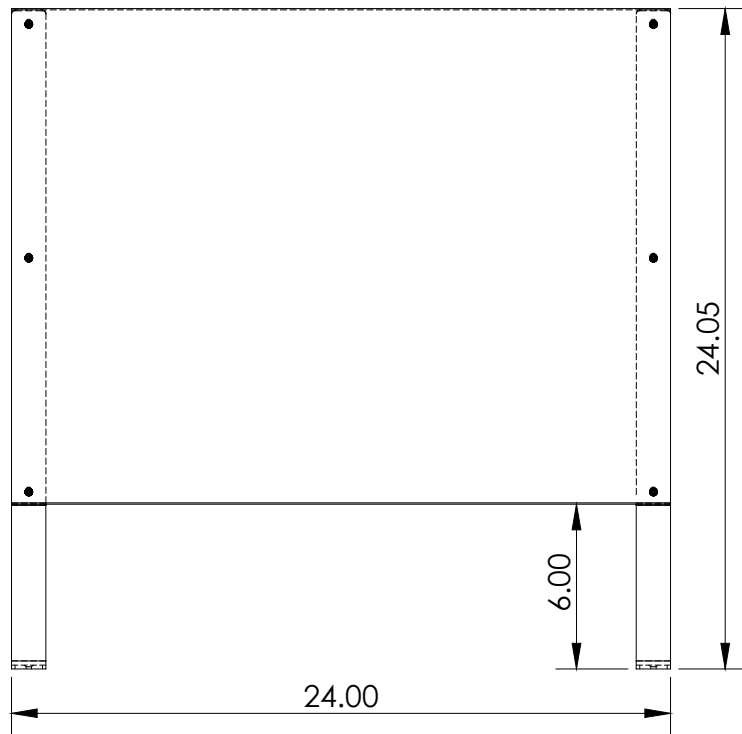

# DESKTOP PROTECTIVE GUARD

**24" VERSION SHOWN**

- Legs are 3/16" formed sheet metal w/ a powder coated finish
- Standard colors: black, white, silver & bronze
- Screen is 3/16" clear plexi or polycarbonate (tempered glass available for additional fee)
- Unit can be mounted with provided 1" wide double stick tape and/or screws

## STANDARD SIZES & PRICING

24" Wide: \$130<sup>00</sup>

36" Wide: \$150<sup>00</sup>

48" Wide: \$215.<sup>00</sup>  
(3 metal support legs)

- Custom colors and sizes available upon request
- Standard lead-time is 1-2 weeks. Expediting is available (not applicable for glass or custom orders)

For ordering or additional information  
please contact  
[andrea@yearroundbrown.com](mailto:andrea@yearroundbrown.com)  
or call 605 -331-2500

Front View

Isometric View

Side View